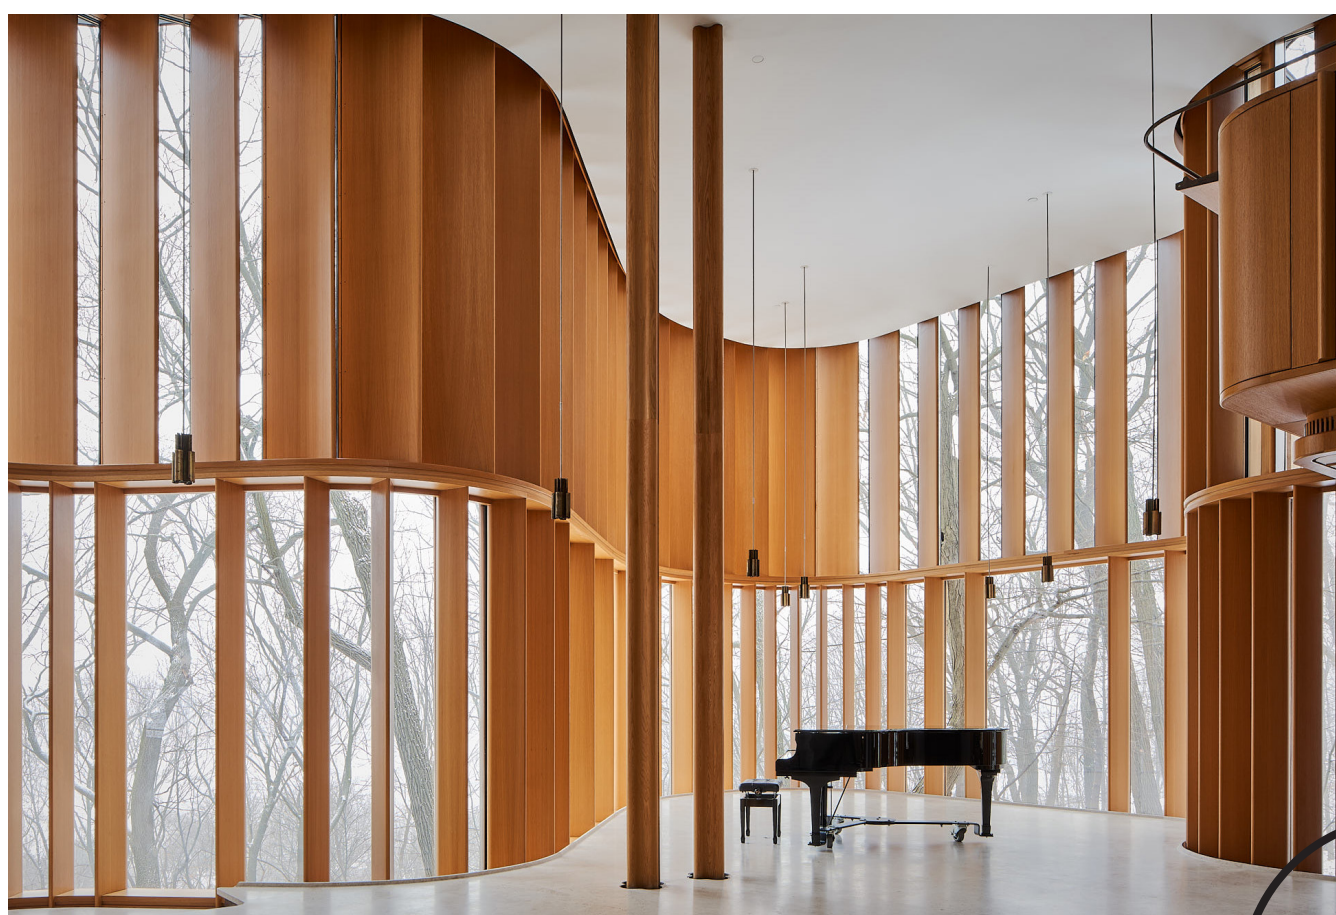

CRAFTING ARCHITECTURE

GUEST LECTURE 020

PLEČNIK LECTURE HALL

18:00

25.02.

Brigitte Shim and A. Howard Sutcliffe are both principals in the design firm Shim-Sutcliffe Architects based in Toronto, Canada. Brigitte Shim is also a Professor at the John H. Daniels Faculty of Architecture, Landscape and Design at the University of Toronto.

Shim-Sutcliffe's built work explores the integration and interrelated scales of architecture, landscape, furniture and fittings. To date, Shim and Sutcliffe have received fourteen Governor General's Medals and Awards for Architecture from the Royal Architectural Institute of Canada and an American Institute of Architects National Honor Award along with many other professional accolades for their built work ranging from projects for non-profit groups to public and private clients. Their work has been published internationally and they have both lectured around the world sharing interest and passion for design at all scales.

Shim and Sutcliffe will address the role important role of scale and site in their architecture along with their rethinking about the role of craft in architecture. They will share selected built projects and experiments that are in progress.

Univerza v Ljubljani
Fakulteta za arhitekturo